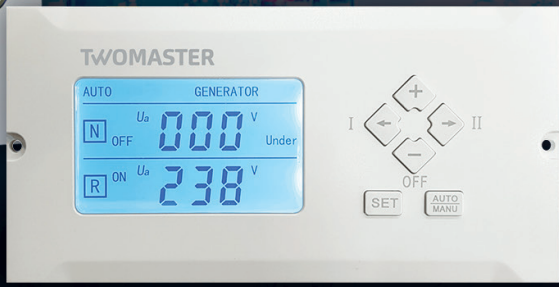

Notlar

A series of horizontal dotted lines for taking notes, spanning the width of the page.

TWOMASTER E Series - 4x100A
Product Code: 13254010
Ue: AC400V/50Hz / Ie:100A / PC Class
Uimp: 8kV / Icm: 8kA / Iq: 120kA / AC-32B
Automatic Transfer Switching Equipment
IEC60947-6-1